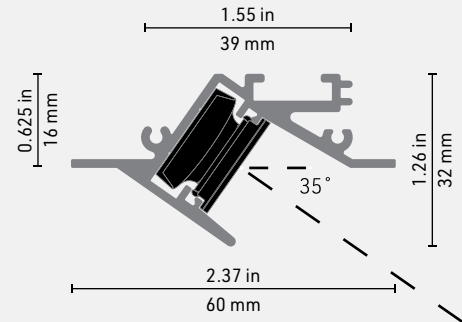

Cross-section dimensions:

The 1590 Optilux Pro offers a direct and powerful light allowing you to focus the light wherever you want it. It can be focused on a work surface, to enhance textures or to achieve an indirect lighting with a wall-washing effect. The LED finish is available in a choice of three colors : black, white or gold. Designed for indoor use, it's ideal for the office, in a store or to enhance wall lighting. The 1590 is always built-in to provide you an efficient and effective light source. The lens is also anti-glare to provide you the best visual comfort. This light fixture is small, but very powerful and thanks to its many advantages, it will meet all your needs.

FEATURES

- Length of light source in 6.5 in (16 cm) increments only
- CRI 95+
- Choice of 4 color temperatures (2700 K, 3000 K, 3500 K et 4000 K)
- 2 beam angles: 30° × 30° (336 lm/ft) or 45° × 10° (345 lm/ft)
- Anti-reflective technology reducing eye fatigue
- Also available in a black finish
- Made of ALCOA 6063-T5 aluminum alloy for superior heat dissipation and increased LED light source life
- Rated life of up to 50,000 hours
- Indoor use, 24 V

OPTIONS

LINEAR WEIGHT

0.48 lbs/ft, 0.709 kg/m (without lens or insert)