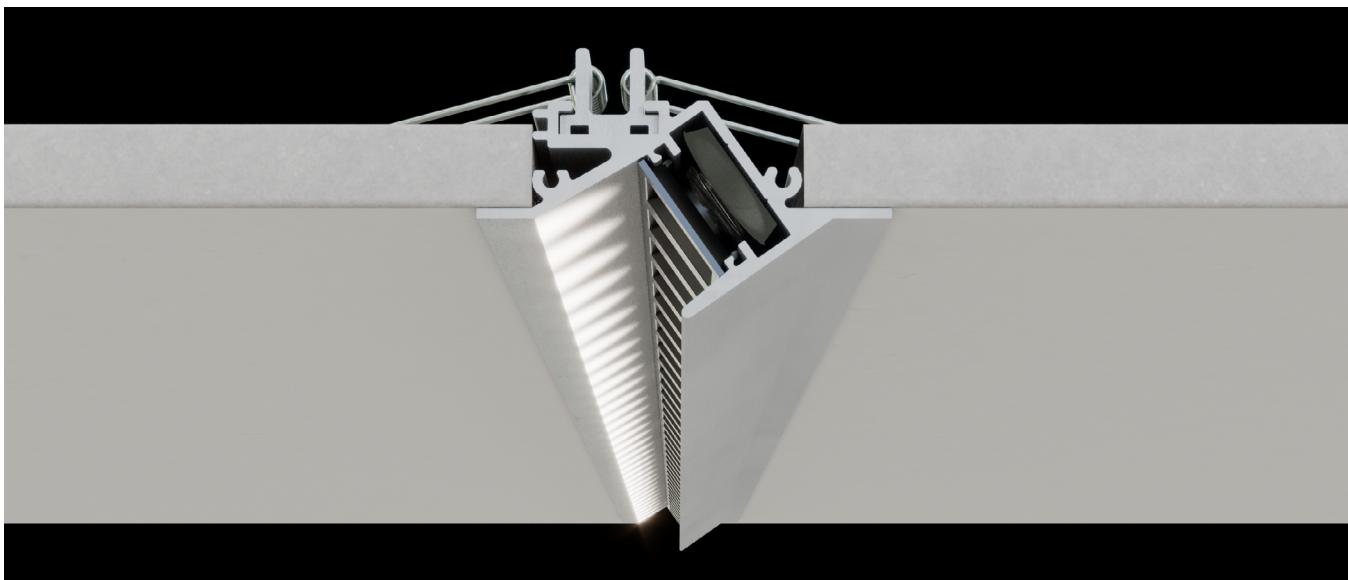

1590 PROFILE - OPTILUX

1000 Series

Cross-section dimensions:

The 1590 Optilux Pro offers a direct and powerful light allowing you to focus the light wherever you want it. It can be focused on a work surface, to enhance textures or to achieve an indirect lighting with a wall-washing effect. The LED finish is available in a choice of three colors : black, white or gold. Designed for indoor use, it's ideal for the office, in a store or to enhance wall lighting. The 1590 is always built-in to provide you an efficient and effective light source. The lens is also anti-glare to provide you the best visual comfort. This light fixture is small, but very powerful and thanks to its many advantages, it will meet all your needs.

FEATURES

- Length of light source in 6.5 in (16 cm) increments only
- CRI 95+
- Choice of 4 color temperatures (2700 K, 3000 K, 3500 K et 4000 K)
- 2 beam angles: 30° × 30° (336 lm/ft) or 45° × 10° (345 lm/ft)
- Anti-reflective technology reducing eye fatigue
- Also available in a black finish
- Made of ALCOA 6063-T5 aluminum alloy for superior heat dissipation and increased LED light source life
- Rated life of up to 50,000 hours
- Indoor use, 24 V

OPTIONS

LINEAR WEIGHT

0.48 lbs/ft, 0.709 kg/m (without lens or insert)