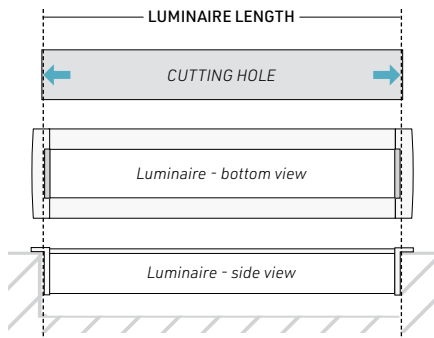

OPTIONS

LINEAR WEIGHT

0.48 lbs/ft, 0.709 kg/m (without lens or insert)

PROFILE	LENSES	MOUNTING HARDWARE	LENGTH / Cutting Hole Size																																																								
 <p>1590 - 1590 Profile, alu</p>  <p>1591 - 1590 Profile, black</p>	 <p>OPT1 - Optilux Black</p>  <p>OPT2 - Optilux white</p>  <p>OPT3 - Optilux Gold</p>	 <p>SP - Spring bracket</p>  <p>NO - No mounting hardware</p>	<p>Choose prespecified length</p> <table border="1"> <tr><td>7</td><td>-</td><td>6⁵/₁₆"</td><td>(6.889")</td></tr> <tr><td>14</td><td>-</td><td>13¹/₂"</td><td>(13.450")</td></tr> <tr><td>21</td><td>-</td><td>20¹/₁₆"</td><td>(20.012")</td></tr> <tr><td>28</td><td>-</td><td>26³/₁₆"</td><td>(26.574")</td></tr> <tr><td>35</td><td>-</td><td>33³/₁₆"</td><td>(33.136")</td></tr> <tr><td>42</td><td>-</td><td>39¹/₁₆"</td><td>(39.698")</td></tr> <tr><td>49</td><td>-</td><td>46³/₁₆"</td><td>(46.259")</td></tr> <tr><td>56</td><td>-</td><td>52⁷/₁₆"</td><td>(52.821")</td></tr> <tr><td>63</td><td>-</td><td>59¹/₁₆"</td><td>(59.383")</td></tr> <tr><td>70</td><td>-</td><td>66"</td><td>(65.945")</td></tr> <tr><td>77</td><td>-</td><td>72⁹/₁₆"</td><td>(72.507")</td></tr> <tr><td>84</td><td>-</td><td>79¹/₁₆"</td><td>(79.069")</td></tr> <tr><td>91</td><td>-</td><td>85¹/₁₆"</td><td>(85.630")</td></tr> <tr><td>98</td><td>-</td><td>92¹/₄"</td><td>(92.192")</td></tr> </table> <div style="display: flex; justify-content: space-around; margin-top: 10px;"> <div style="border: 1px solid black; padding: 5px; text-align: center;"> 7 - Code / number of LEDs </div> <div style="border: 1px solid black; padding: 5px; text-align: center;"> 6¹⁵/₁₆ DAL round up / cutting hole </div> <div style="border: 1px solid black; padding: 5px; text-align: center;"> 6.889 DAL with blinds and end caps </div> </div> <p>NOTE: Blind covers will be added as necessary to accommodate electrical wiring or if the length indicated by the client is different from prespecified values in this column.</p> <p>To order custom length blind covers, please contact your representative.</p>	7	-	6 ⁵ / ₁₆ "	(6.889")	14	-	13 ¹ / ₂ "	(13.450")	21	-	20 ¹ / ₁₆ "	(20.012")	28	-	26 ³ / ₁₆ "	(26.574")	35	-	33 ³ / ₁₆ "	(33.136")	42	-	39 ¹ / ₁₆ "	(39.698")	49	-	46 ³ / ₁₆ "	(46.259")	56	-	52 ⁷ / ₁₆ "	(52.821")	63	-	59 ¹ / ₁₆ "	(59.383")	70	-	66"	(65.945")	77	-	72 ⁹ / ₁₆ "	(72.507")	84	-	79 ¹ / ₁₆ "	(79.069")	91	-	85 ¹ / ₁₆ "	(85.630")	98	-	92 ¹ / ₄ "	(92.192")
7	-	6 ⁵ / ₁₆ "	(6.889")																																																								
14	-	13 ¹ / ₂ "	(13.450")																																																								
21	-	20 ¹ / ₁₆ "	(20.012")																																																								
28	-	26 ³ / ₁₆ "	(26.574")																																																								
35	-	33 ³ / ₁₆ "	(33.136")																																																								
42	-	39 ¹ / ₁₆ "	(39.698")																																																								
49	-	46 ³ / ₁₆ "	(46.259")																																																								
56	-	52 ⁷ / ₁₆ "	(52.821")																																																								
63	-	59 ¹ / ₁₆ "	(59.383")																																																								
70	-	66"	(65.945")																																																								
77	-	72 ⁹ / ₁₆ "	(72.507")																																																								
84	-	79 ¹ / ₁₆ "	(79.069")																																																								
91	-	85 ¹ / ₁₆ "	(85.630")																																																								
98	-	92 ¹ / ₄ "	(92.192")																																																								