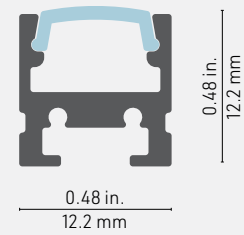

4400 PROFILE

4000 Series

Cross-section dimensions:

ONE OF THE SMALLEST ON THE MARKET

Guaranteed to be discreet! The 4400 profile is reduced to a minimum with its size of less than half an inch, while accepting a good range of LED engines¹.

(1) Accepts LED engines up to 8mm wide.

FEATURES

- Ultra-compact aluminum profile – 12.2mm wide by 12.2mm high (0.5 x 0.5in).
- Custom length by sections of 2 to 240 inches (6m).
- Made of ALCOA 6063-T5 aluminum alloy increasing heat dissipation.
- Its use increases the lifetime of your LED engine.
- Compatible with multiple installation accessories.
- Designed to meet North American woodworking standards.
- Conforms to UL STD. 2108 for closet usage.

OPTIONS

LED STRIP COMPATIBILITY

Compatible with LED strips up to **8mm** wide.

LINEAR WEIGHT

0.108 lbs/ft, 0.160 kg/m

PROFILE	LENSES	MOUNTING HARDWARE	LENGTH
 4400 - 4400 Profile, alu	 CL - Clear lens	 FL - Flat bracket	Custom length by sections of 2 to 240 inches (6m).
 4401 - 4400 Profile, black	 OX - Optiflex lens	 NO - No mounting hardware	
 440X - 4400 Profile, custom color IMPORTANT: Give RAL color No. See Appendix 1 on page 266	 OP - Opal lens		
RAL NUMBER	 SIL - SiLens		
	 BK - Black lens		
	 NO - No lens		
PROFILE	LENS	MOUNTING HARDWARE	LENGTH