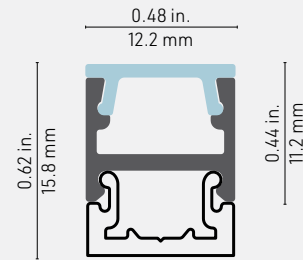

4450 PROFILE

4000 Series

Cross-section dimensions:

An extremely small aluminum channel that gives you a linear pin of light to create a beautiful modern look. The extra slim channel can be recessed or surface mounted for the desired effect. This profile is easily installed with a specially designed bracket that snaps into place.

FEATURES

- Ultra-compact aluminum profile
- 0.48" (12.2mm) wide by 0.62" (15.81mm) high
- Custom length by sections of 2 to 240 inches (6m)
- Made of ALCOA 6063-T5 aluminum alloy increasing heat dissipation
- Snap-in bracket for easy installation
- Indoor applications
- Compatible with LED strips up to 8mm wide

LED STRIP COMPATIBILITY

Compatible with LED strips up to **8mm** wide.

LINEAR WEIGHT

0.074 lbs/ft, 0.110 kg/m

PROFILE	LENSES	MOUNTING HARDWARE	GROOVE*	LENGTH
 <p>4450 - 4450 Profile, atu</p>	 <p>PRE - Prime lens edge-to-edge</p>  <p>OPE - Opal lens edge-to-edge</p>  <p>SIL Silicone lens available in continuous run of up to 10m (32ft 9.6in)</p> <p>NO - No lens</p>	 <p>MR - Mounting rail</p> <p>NO - No mounting hardware</p>	 <p>G4450-1/2 - Groove 1/2", 4'</p>  <p>G4450-5/8 - Groove 5/8", 4'</p> <p>NO - No groove</p>	<p>Custom length by sections of 2 to 240 inches (6m).</p> <p>QUANTITY</p> <p>*NOTES</p> <ul style="list-style-type: none"> - Can be used with MR mounting rail - For custom orders of 8' long sections contact your representative