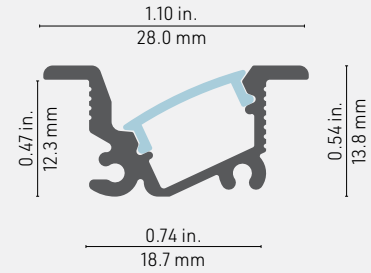

## Cross-section dimensions:

## PERFECT FOR CABINETRY

The 5450 is a **compact recessed LED lighting profile** for cabinetry and other wood furnishing projects, directing the light beam at a **25-degree angle** which allows you to light the cabinet contents from the edge. This profile will **fit in a 5/8 inch** deep recess.

### FEATURES

- Recessed installation inside a 3/4-inch (19mm) wide and 1/2-inch (13mm) deep recess.
- Custom length by sections of 96 inches (2.44m).
- Made of ALCOA 6063-T5 aluminum alloy increasing heat dissipation.
- Its use increases the lifetime of your LED engine.
- Designed to meet North American woodworking standards.
- Conforms to UL STD. 2108 for closet usage.