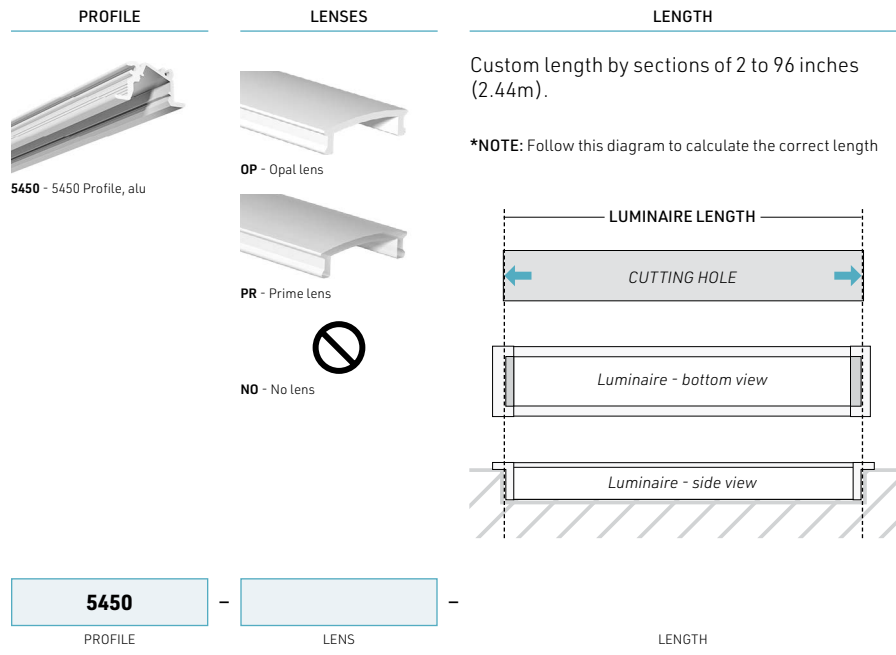

5000

COLOR TEMPERATURE	LUMEN PACKAGE*	LEAD IN/OUT	USAGE	POWER SUPPLY/CONTROL	*NOTES
 24 - 2400K 27 - 2700K 30 - 3000K 35 - 3500K 42 - 4200K 53 - 5300K (LHP only) 62 - 6200K (LP only) WD1 - 2200-2700K 14W WD3 - 2700-3500K 14W TW1 - Tunable White 11W TW2 - Tunable White 19W RGB1 - RGB 14W RGB2 - RGB 19W	LP0 - 128 LM / 1.5W FT / 90+CRI LP1 - 160 LM / 1.5W FT / 90+CRI LP2 - 255 LM / 3.0W FT / 90+CRI LP3 - 308 LM / 4.5W FT / 90+CRI LP4 - 400 LM / 5.8W FT / 90+CRI LHP - 700 LM / 7.0W FT / 95+CRI Note: Not applicable for Warmdim (WD), Tunable White (TW) & RGB color temperatures	HW3 - Hardwire 3 FT HW6 - Hardwire 6 FT HW9 - Hardwire 9 FT HWX - Hardwire custom FT NO - No lead	I - IP22 indoor dry location	A - Non-dimming B - ELV dimming 120V AC C - ELV dimming 120/277 VAC** D - 0/10V dimming 120/277 VAC E - Non-dimming DC plug in F - DMX G - Lutron - HI-LUME PREMIER 0,1% Eco System 24V/96W I - Casambi CBU-A2D-0/10V-DALI-Bluetooth 100/277 VAC J - Casambi CBU-PWM4-4CH-Bluetooth 100/277 VAC K - Casambi CBU-TED-CV-Trail edge dim-Bluetooth 120 VAC NO - No driver	*The light output is provided in lumens per foot, for a CCT of 4200K and a clear lens. Please refer to the optics page for CCT and translucency conversion factors. ** Only available in 96W - 24V Driver TITLE 24 COMMON LIGHT
COLOR TEMPERATURE CCT	LUMEN PACKAGE	LEAD IN LEAD OUT	USAGE	POWER SUPPLY/CONTROL