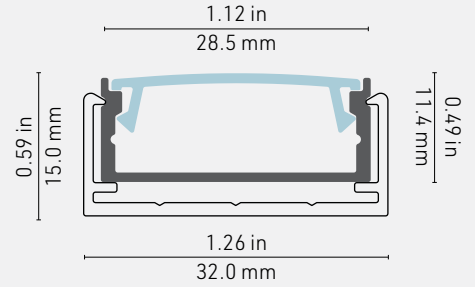

## Cross-section dimensions:

A slim profile for maximum light output. The **6100** takes up to two strips of LED tape delivering up to 1000 lumens per foot. This compact and versatile luminaire is ideal for larger alcoves and surface mounted installations.

## FEATURES

- Made of ALCOA 6063-T5 aluminum alloy increasing heat dissipation.
- Custom length by sections of 2 to 242 inches.
- It is surface mounted with the use of aluminum clips.
- Designed for high light output in indirect places.
- A Focus lens for a narrower beam angle or an asymmetric beam spread (Configured with one strip of LED only).
- A Prime lens for enhanced color and light output or an Opal lens to eliminate pixelation with LP4 or brighter.
- Suitable for dry or damp locations.

## LED TAPE COMPATIBILITY

Compatible with two LED strips up to 12mm wide each or 24mm in total.

## LINEAR WEIGHT

0.106 lbs/ft, 1.578 kg/m, without lenses.

PROFILE	LENSES	MOUNTING HARDWARE	LENGTH
 <p>6100 - Profile</p>	 <p>OP - Opal lens</p>  <p>PR - Prime lens</p>  <p>FO - Focus lens</p>	 <p>FL - Flat bracket</p>  <p>NO - No mounting hardware</p>	<p>Custom length by sections of 2 to 240 inches (6 m).</p>
<b>6100</b>			
PROFILE	LENS	MOUNTING HARDWARE	LENGTH