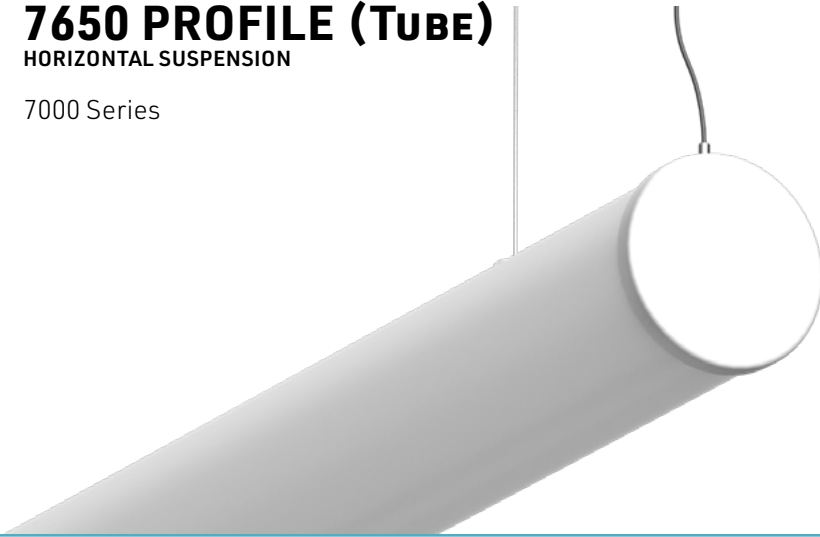

7650 PROFILE (TUBE)

HORIZONTAL SUSPENSION

7000 Series

Cross-section dimensions:

A beautiful linear tubular suspended pendant luminaire is available with our 3-inch acrylic tubes. With the Edge heatsink, a custom suspend fixture is available in lengths up to 8 feet. The Edge heatsink preserves the life of LED chips and provides 315 degrees of illumination. A wide range of color temperatures and light outputs are available, allowing you to vary the intensity, and color of the light. The fixture is powered by a remote driver. The acrylic tube delivers a beautiful custom suspended pendant.

OPTIONS

LINEAR WEIGHT

0.529 lbs/ft, 0.787 kg/m (acrylic tube with Aluminum heat sink insert only)

FEATURES

- Custom length from 6 inches to 96 inches (2.44m)
- Edge heat sink lengthens the life of the LED
- Indoor usage for dry or damp location.
- Create striking lighting effects by varying angles or arranging tubes asymmetrically
- Acrylic lens for high-performance optics

ACRYLIC DIFFUSER

7650 - Acrylic diffuser tube luminaire, horizontal suspension

POWER CABLE FINISH

- BK** - Black
- WH** - White
- RD** - Red
- BC** - Black/White Chevron

CANOPY

Remote driver canopy plate
See Appendix 2 on page 260
CR0 - Alu
CR1 - Black
CR2 - White