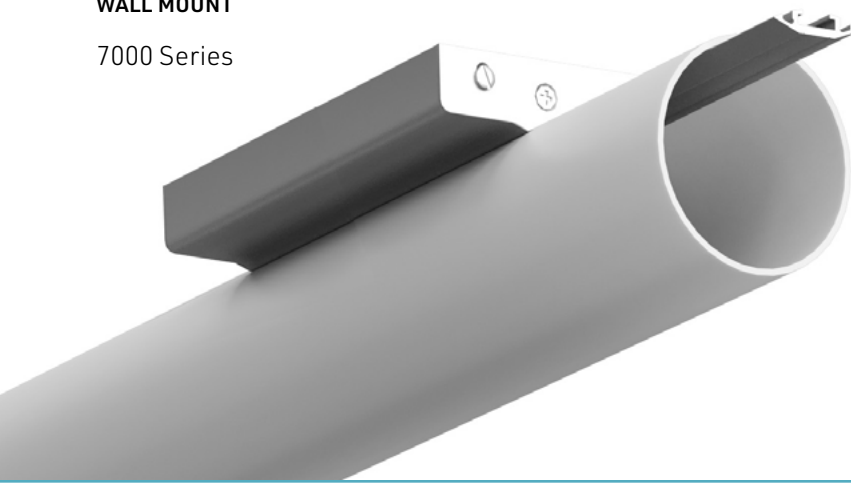

7650 PROFILE (TUBE)

WALL MOUNT

7000 Series

Cross-section dimensions:

A beautiful linear tubular round wall sconce is available with our 3-inch acrylic tubes. With the Edge heatsink, a custom wall-mounted fixture is available in lengths up to 5 feet. The Edge heatsink preserves the life of LED chips and provides 315 degrees of illumination. A wide range of color temperatures and light outputs are available, allowing you to vary the intensity, and color of the light. The fixture is wall mounted and is powered with a remote driver. The acrylic tube delivers a beautiful custom decorative luminaire.

OPTIONS

LINEAR WEIGHT

0.529 lbs/ft, 0.787 kg/m (acrylic tube with Aluminum heat sink insert only)

FEATURES

- Custom length from 9 inches to 60 inches (1.52m)
- Indoor usage and select dry or damp location
- Can be mounted horizontally or vertically
- Three position options for the mounting bracket
- Acrylic lens for high-performance optics
- Operated with a remote driver

LENGTH

Custom length 9" - 60"

NOTE:
This mural canopy requires a remote driver.
To request custom position of the canopy, please contact your representative

7650W	-	-
LUMINAIRE	MURAL CANOPY POSITION	LENGTH