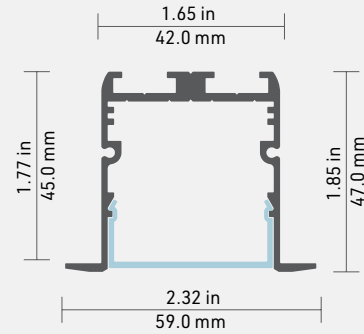

## Cross-section dimensions:

The 8510 is a recessed linear channel made from aluminum. It is integrated with a wide array of 24-volt energy-efficient LED options for a custom recessed linear lighting solution. With elegant and discreet edges, the 8510 fits perfectly into a wall or ceiling without the need for plastering. It is installed with the use of a spring bracket for a simple and secure installation. Attain a refined look without any pixelation that will harmonize perfectly in any space seeking to include recessed linear lighting.

## FEATURES

- Made of ALCOA 6063-T5 aluminum alloy for increased heat dissipation
- Custom length up to 8 feet (96 in. - 2.44 m)
- Special order for length up to 16 feet (192 in. - 4.85 m)
- 6 color temperatures (2400 K to 6200 K), tunable white, warm dimming, RGB, and RGBW
- Designed to give a uniform light without hot spots
- The Prime lens enhances color maintenance and light output compared to an opal lens
- Spring bracket for a simple and secure installation

## LINEAR WEIGHT

0.66 lbs/ft, 0.920 kg/m (without lens)

PROFILE	LENSES	MOUNTING HARDWARE	OPTION	LENGTH
 <p>8510 - Profile, Alu</p>	 <p>PR - Prime lens</p> <p> NO - No Lenses</p>	 <p>SP - Spring bracket</p> <p> NO - No mounting hardware</p>	 <p>HER - High efficiency reflector</p> <p> NO - No option</p>	<p>Custom length by sections of 2 to 192 inches (4.8m).</p> <p><b>*NOTE:</b> Follow this diagram to calculate the correct length</p> 
<b>8510</b>				
PROFILE	LENS	MOUNTING HARDWARE	OPTION	LENGTH