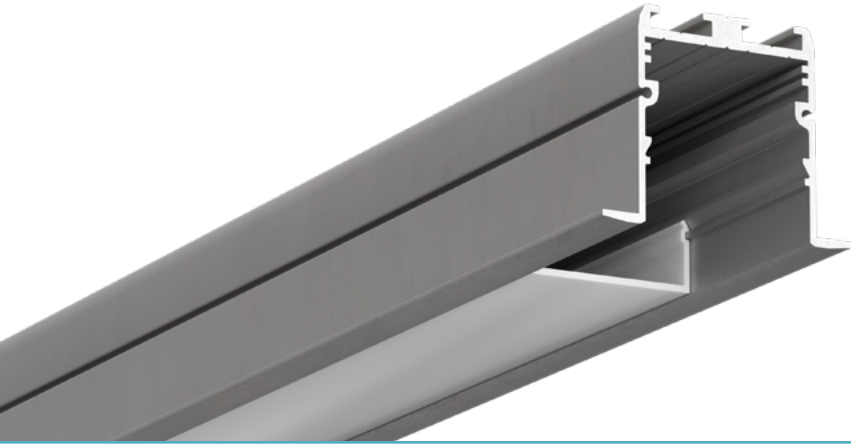

# 8510 PROFILE - REGULAR LED ENGINE

8000 Series

## Cross-section dimensions:

The 8510 is a recessed linear channel made from aluminum. It is integrated with a wide array of 24-volt energy-efficient LED options for a custom recessed linear lighting solution. With elegant and discreet edges, the 8510 fits perfectly into a wall or ceiling without the need for plastering. It is installed with the use of a spring bracket for a simple and secure installation. Attain a refined look without any pixelation that will harmonize perfectly in any space seeking to include recessed linear lighting.

## FEATURES

- Made of ALCOA 6063-T5 aluminum alloy for increased heat dissipation
- Custom length up to 8 feet (96 in. - 2.44 m)
- Special order for length up to 16 feet (192 in. - 4.85 m)
- 6 color temperatures (2400 K to 6200 K), tunable white, warm dimming, RGB, and RGBW
- Designed to give a uniform light without hot spots
- The Prime lens enhances color maintenance and light output compared to an opal lens
- Spring bracket for a simple and secure installation