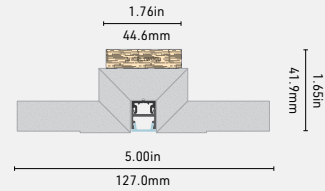

# G4450

Gypsum Series

5/8"

1/2"

Combining drywall panels with our 4450 series, the **Gypsum Groove** system allows you to create functional and inconspicuous light sources embedded into a drywall surface. Fully integrated architectural lighting system permits to create outstanding illumination while preserving clean minimalist look.

## FEATURES

- Class A fire protection grade material
- Model compatible with 4450 series
- Panel thickness 1/2 and 5/8 inch allow for flush installation with standard 1/2 and 5/8 inch gypsum panels
- Shipped in straight sections of 4 feet (1.22m)
- 8 feet sections available for special order\*

## FEATURES

- Ultra-compact aluminum profile
- 0.48" (12.2mm) wide by 0.62" (15.81mm) high
- Custom length by sections of 2 to 240 inches (6m)
- Made of ALCOA 6063-T5 aluminum alloy increasing heat dissipation
- Snap-in bracket for easy installation
- Indoor applications
- Compatible with LED strips up to 8mm wide

## LINEAR WEIGHT

0.074 lbs/ft, 0.110 kg/m