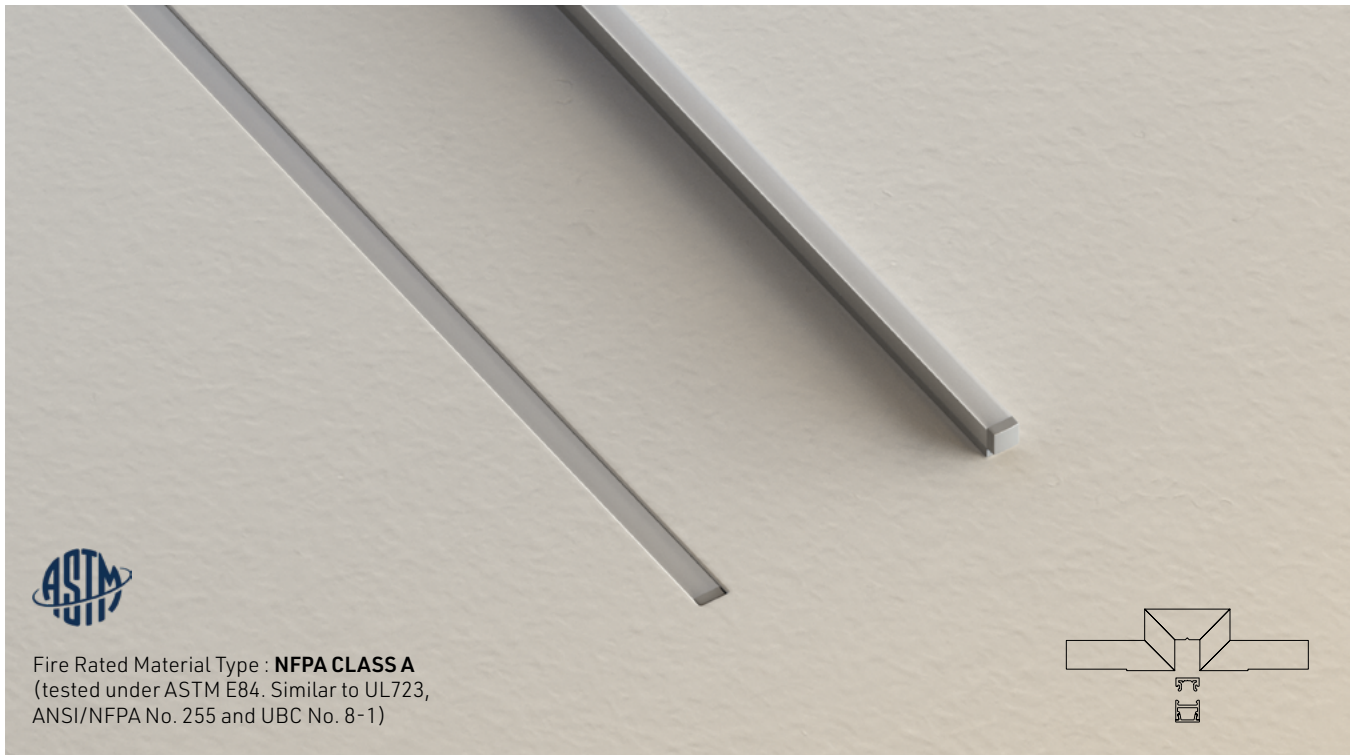

Fire Rated Material Type : **NFPA CLASS A**
(tested under ASTM E84. Similar to UL723,
ANSI/NFPA No. 255 and UBC No. 8-1)