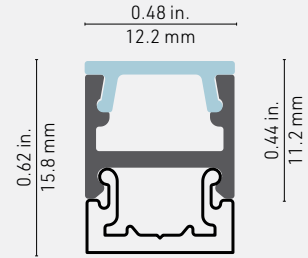

## FEATURES

- Class A fire protection grade material
- Model compatible with 4450 series
- Panel thickness 1/2 and 5/8 inch allow for flush installation with standard 1/2 and 5/8 inch gypsum panels
- Shipped in straight sections of 4 feet (1.22m)
- 8 feet sections available for special order\*

# 4450 PROFILE

4000 Series

An extremely small aluminum channel that gives you a linear pin of light to create a beautiful modern look. The extra slim channel can be recessed or surface mounted for the desired effect. This profile is easily installed with a specially designed bracket that snaps into place.

## FEATURES

- Ultra-compact aluminum profile
- 0.48" (12.2mm) wide by 0.62" (15.81mm) high
- Custom length by sections of 2 to 240 inches (6m)
- Made of ALCOA 6063-T5 aluminum alloy increasing heat dissipation
- Snap-in bracket for easy installation
- Indoor applications
- Compatible with LED strips up to 8mm wide

## LINEAR WEIGHT

0.074 lbs/ft, 0.110 kg/m