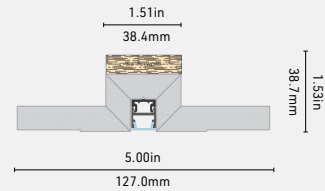

# G4450

Gypsum Series

5/8"

1/2"

Combining drywall panels with our 4450 series, the **Gypsum Groove** system allows you to create functional and inconspicuous light sources embedded into a drywall surface. Fully integrated architectural lighting system permits to create outstanding illumination while preserving clean minimalist look.

## FEATURES

- Class A fire protection grade material
- Model compatible with 4450 series
- Panel thickness 1/2 and 5/8 inch allow for flush installation with standard 1/2 and 5/8 inch gypsum panels
- Shipped in straight sections of 4 feet (1.22m)
- 8 feet sections available for special order\*

## FEATURES

- Ultra-compact aluminum profile
- 0.48" (12.2mm) wide by 0.62" (15.81mm) high
- Custom length by sections of 2 to 240 inches (6m)
- Made of ALCOA 6063-T5 aluminum alloy increasing heat dissipation
- Snap-in bracket for easy installation
- Indoor applications
- Compatible with LED strips up to 8mm wide

## LINEAR WEIGHT

0.074 lbs/ft, 0.110 kg/m