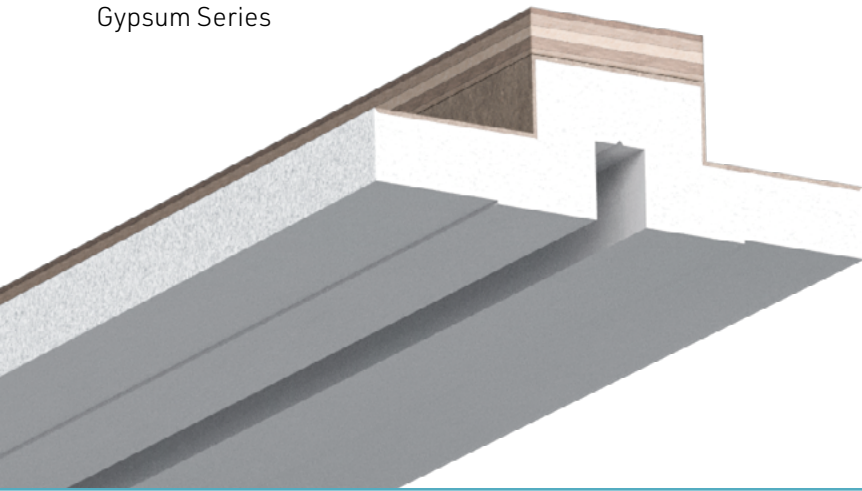

# G4450

Gypsum Series

5/8"

1/2"

Combining drywall panels with our 4450 series, the **Gypsum Groove** system allows you to create functional and inconspicuous light sources embedded into a drywall surface. Fully integrated architectural lighting system permits to create outstanding illumination while preserving clean minimalist look.

The **Gypsum Groove** meets the industry's most stringent fire protection requirements. Certified Class A by the International Building Code, this system is ideal for commercial and institutional buildings.

## FEATURES

- Class A fire protection grade material
- Model compatible with 4450 series
- Panel thickness 1/2 and 5/8 inch allow for flush installation with standard 1/2 and 5/8 inch gypsum panels
- Shipped in straight sections of 4 feet (1.22m)
- 8 feet sections available for special order\*

# 4450 PROFILE

4000 Series

An extremely small aluminum channel that gives you a linear pin of light to create a beautiful modern look. The extra slim channel can be recessed or surface mounted for the desired effect. This profile is easily installed with a specially designed bracket that snaps into place.