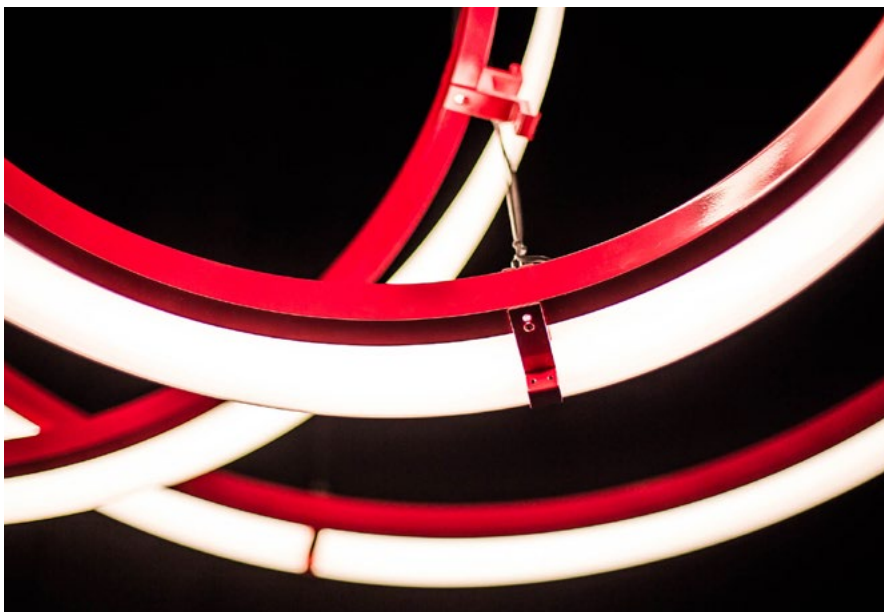

WEIGHT

Serzo36: 1.288 lbs (2.232 kg)
Serzo54: 7.6064 lbs (3.450 kg)
Serzo72: 10.291 lbs (4.668 kg)

The weight varies significantly depending on product configuration. Figures provided are for the LED profiles only without lenses, mounting hardware, diffusers or reflectors.