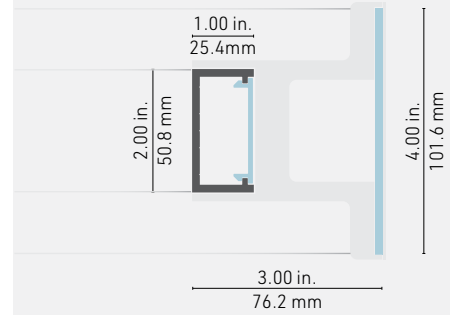

SERZO 2.0

Luminaire Series

Cross-section dimensions:

Introducing the impressive SERZO ring luminaire system, an exclusive series at LumenTruss™. The Serzo can be suspended horizontally in different angles to create a spectacular visual effect. Available in three fixed diameters of 36, 54 and 72 inches¹, they provide 360 degrees, even, dot-free omnidirectional lighting, making them particularly attractive for large spaces. The design of each ring incorporates an offset acrylic opal diffuser that gives this exceptional luminaire an elegant and refined look.

(1) Overall diameter with offset acrylic diffusers.

FEATURES

- Anodized aluminum, white, black, or custom finishing.
- 180 LED/m light source with single or double installation for high power.
- Overall diameter of 36, 54 and 72 inches.
- Made of ALCOA 6063-T5 aluminum alloy that increases heat dissipation.

OPTIONS

LED ENGINE COMPATIBILITY

The LED channel is compatible with multiple LED engines, up to **36mm (1.42")** wide in total.

WEIGHT

Serzo36: 1.288 lbs (2.232 kg)
Serzo54: 7.6064 lbs (3.450 kg)
Serzo72: 10.291 lbs (4.668 kg)