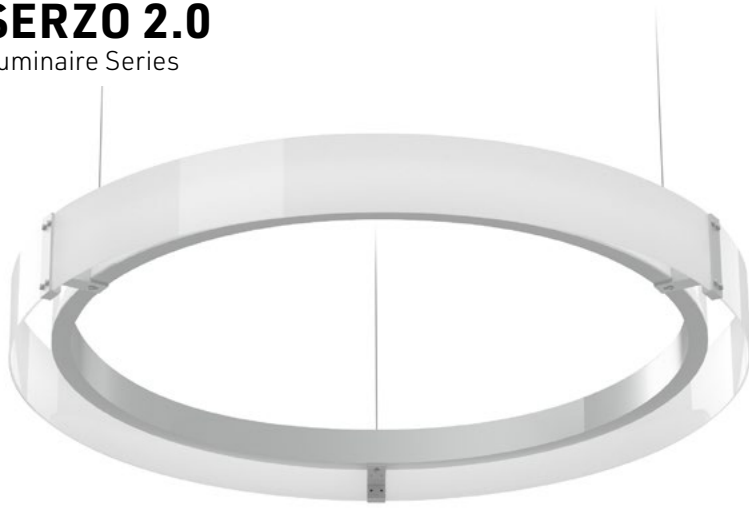

SERZO 2.0

Luminaire Series

Cross-section dimensions:

Introducing the impressive SERZO ring luminaire system, an exclusive series at LumenTruss™. The Serzo can be suspended horizontally in different angles to create a spectacular visual effect. Available in three fixed diameters of 36, 54 and 72 inches¹, they provide 360 degrees, even, dot-free omnidirectional lighting, making them particularly attractive for large spaces. The design of each ring incorporates an offset acrylic opal diffuser that gives this exceptional luminaire an elegant and refined look.

(1) Overall diameter with offset acrylic diffusers.

FEATURES

- Anodized aluminum, white, black, or custom finishing.
- 180 LED/m light source with single or double installation for high power.
- Overall diameter of 36, 54 and 72 inches.
- Made of ALCOA 6063-T5 aluminum alloy that increases heat dissipation.

OPTIONS

LED ENGINE COMPATIBILITY

The LED channel is compatible with multiple LED engines, up to **36mm (1.42")** wide in total.

WEIGHT

Serzo36: 1.288 lbs (2.232 kg)
Serzo54: 7.6064 lbs (3.450 kg)
Serzo72: 10.291 lbs (4.668 kg)