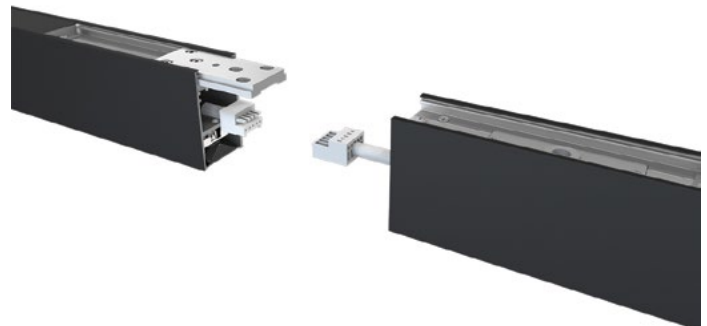

The highly esthetic TaskLine square-in-square optical system delivers superior visual comfort, flawless color mixing and uniform lighting. Boasting an efficacy of up to 118 lm/W and an output of up to 762 lm/ft, this linear downlight is suited for general lighting and high-ceiling applications. Available in silver, white and black finish.

UP & DOWN LIGHTING

FEATURES

- Ability to connect more than one unit with our quick-link design.
- Up and down lighting.
- Integrated 0-10 V dimming solution.
- Anti-glare technology reducing eye fatigue.
- Very powerful lighting, convenient for work and commercial spaces.

LINKABLE DESIGN

Easily connect additional taskline with our quick link design.

QUICK LINK DESIGN

Our Quick Link system bring new flexibility to linear lighting systems. Easily and quickly combine up to 15 units to create a continuous run design.

Our Quick Link design open up fresh choices for design flexibility and custom approaches.

CERTIFIED QUALITY

From the time of design and conception, through the final manufacturing process, LumenTruss quality is controlled and backed by leading certification authorities to ensure that you get a product that is guaranteed to perform to your expectations.