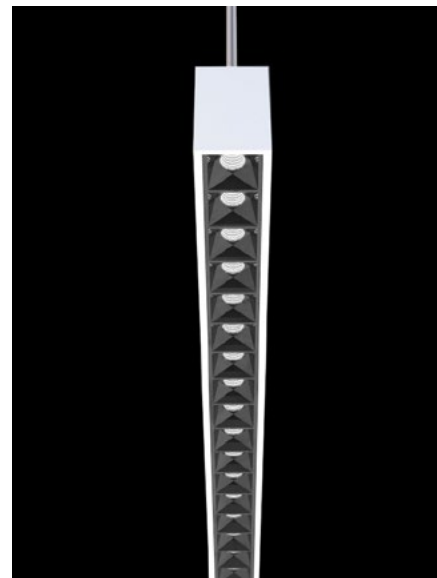

FEATURES

- Ability to connect more than one unit with our quick-link design.
- Up and down lighting.
- Integrated 0-10 V dimming solution.
- Anti-glare technology reducing eye fatigue.
- Very powerful lighting, convenient for work and commercial spaces.