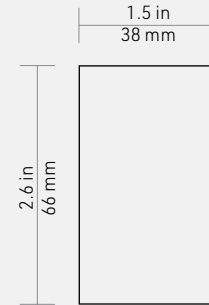

Cross-section dimensions: