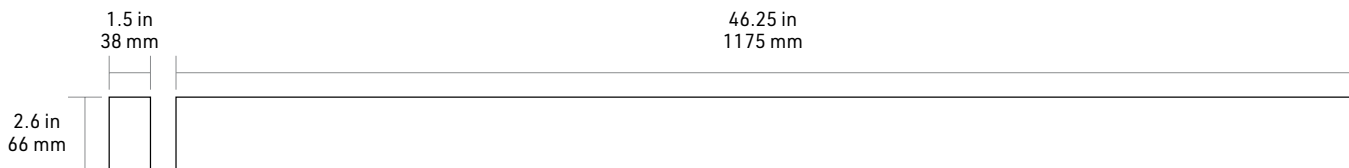

TASKLINE DIMENSIONS

TECHNICAL DATA

Dimension	46.25 x 2.6 x 1.5 in	Max. Interconnected units	15
Weight	7 lbs / 3.2 kg	CRI	+90
Power	25W up, 25W down	Beam Range	50 degree
Efficacy	118 lm/W	Input	120/277 VAC - 50/60Hz
Lumen Output	762 Lm/ft		