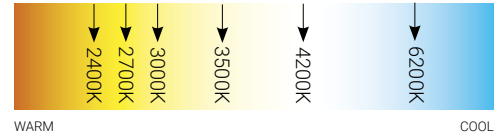

Specification Sheet

PHYSICAL

Product Type	Flexible LED Strip		
SMD Type	3528		
Strip Width	5/16 in	8 mm (IP22)	10 mm (IP68)
Strip Total Length (Roll)	16.4 ft	5 m	
LED Linear Density	18.3 LED/ft	60 LED/m	300 LED/roll total
Can be cut at every	1.97 in	50 mm	3 LED
Storage Temperature	-40°C to +80°C	Operating Temperature	-25°C to +40°C
Lifespan	50 000 Hrs		

ELECTRICAL

Input Type	DC, Constant Voltage		
Input Voltage	12V DC		
Rated Power (Max.)	1.5 W/ft	4.8 W/m	24 W/roll total

Electrical Input

Rated Power (Max.)

CONSTANT VOLTAGE **12V DC** **24 W/roll**

Correlated Color Temperature (CCT)

PRODUCT RANGE

Part Number	Code	IP	CCT*	Luminous Flux	Luminous Efficacy	CRI**	R9	duv***		
B3528-12V-60-8mm-4.8W-2400K-IP22		IP22	2400K	108 lm/ft	354 lm/m	1771 lm/roll	72 lm/W	92.3	58	0.0011
B3528-12V-60-8mm-4.8W-2400K-IP68		IP68	(Soft White)							
B3528-12V-60-8mm-4.8W-2700K-IP22	LM28096-02	IP22	2700K	110 lm/ft	361 lm/m	1805 lm/roll	73 lm/W	91.3	61	0.0029
B3528-12V-60-8mm-4.8W-2700K-IP68	LM28096-01	IP68	(Soft White)							
B3528-12V-60-8mm-4.8W-3000K-IP22	LM28051	IP22	3000K	113 lm/ft	371 lm/m	1854 lm/roll	75 lm/W	92.8	66	-0.0007
B3528-12V-60-8mm-4.8W-3000K-IP68	LM28053	IP68	(Warm White)							
B3528-12V-60-8mm-4.8W-3500K-IP22	LM28061	IP22	3500K	116 lm/ft	381 lm/m	1903 lm/roll	77 lm/W	92.8	87	0.0021
B3528-12V-60-8mm-4.8W-3500K-IP68	LM28063	IP68	(Bright White)							
B3528-12V-60-8mm-4.8W-4200K-IP22	LM28071	IP22	4200K	119 lm/ft	390 lm/m	1952 lm/roll	79 lm/W	93.3	82	0.0009
B3528-12V-60-8mm-4.8W-4200K-IP68	LM28073	IP68	(Neutral White)							
B3528-12V-60-8mm-4.8W-6200K-IP22	LM28081	IP22	6200K	122 lm/ft	400 lm/m	2001 lm/roll	81 lm/W	86.8	27	0.0039
B3528-12V-60-8mm-4.8W-6200K-IP68	LM28083	IP68	(Cool White)							