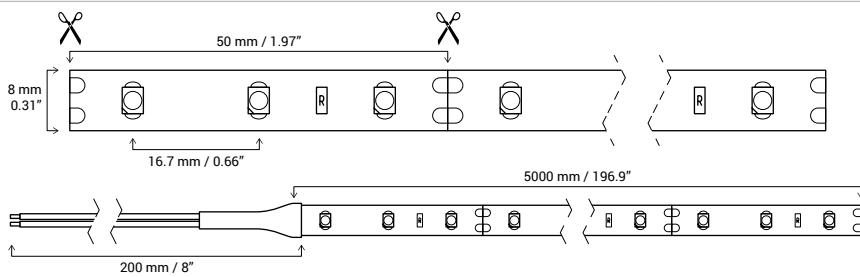

Specification Sheet

PHYSICAL

Product Type	Flexible LED Strip		
SMD Type	3528		
Strip Width	5/16 in	8 mm (IP22)	10 mm (IP68)
Strip Total Length (Roll)	16.4 ft	5 m	
LED Linear Density	18.3 LED/ft	60 LED/m	300 LED/roll total
Can be cut at every	1.97 in	50 mm	3 LED
Storage Temperature	-40°C to +80°C	Operating Temperature	-25°C to +40°C
Lifespan	50 000 Hrs		

LPO - B3528-12V-60-8MM-4.8W-XXK-IPYY

LED Engines

FEATURES

- Lumen output: 119 lm/ft*
- Single row, SMD 3528
- 18.3 LED/ft / 60 LED/m
- Width: 5/16 in / 8mm
- Length: 16.4ft / 5m
- 12V
- 1.5 W/ft / 4.8W/m

CUSTOM OPTIONS:

SMD TYPE	INPUT VOLTAGE	LED DENSITY	STRIP WIDTH	RATED POWER	CCT	USAGE	LEAD IN / OUT	STRIP LENGTH
B3528 - 3.5 x 2.8mm	12V - 12 volt	60 - 60 LED/m	8mm (5/16 in.)	4.8 W/m (1.5 W/ft)	<div style="display: flex; flex-direction: column; gap: 5px;"> <div style="display: flex; align-items: center;"> 2400K</div> <div style="display: flex; align-items: center;"> 2700K</div> <div style="display: flex; align-items: center;"> 3000K</div> <div style="display: flex; align-items: center;"> 3500K</div> <div style="display: flex; align-items: center;"> 4200K</div> <div style="display: flex; align-items: center;"> 6200K</div> </div>	IP22 - indoor dry location IP68 - wet/damp location	HW3 - Hardwire 36" HW6 - Hardwire 72" HW9 - Hardwire 108" HWX - Hardwire cust. DC3 - DC plug 36" DC6 - DC plug 72" DC9 - DC plug 108" DCX - DC plug cust. NO - No lead	Custom length up to 420 inches. Quick ship regular roll is 196 inches - 12 in HW only.
B3528	12V	60	8MM	4.8W				
SMD TYPE	INPUT VOLTAGE	LED/M	WIDTH	W/M	CCT	USAGE	IN OUT	LENGTH