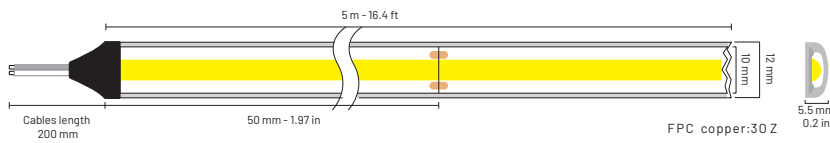

lumentruss

Client

Project

Order no.

Type

Qty

Date

BCOB-24V-480-12MM-10W-XXK-IP65-SAUNA

Specification Sheet

E466567
ES-FSC0BC-X-24-Y

PHYSICAL

Product Type	Flexible LED Strip	
Strip Width	1/2 in	12 mm
Strip Total Length (Roll)	16.4 ft	5 m
Can be cut at every	1.97 in	50.0 mm
Storage Temperature	-40° C to +80° C	Operating Temperature -25° C to +105° C
Lifespan	50 000 Hrs	

ELECTRICAL

Input Type	DC, Constant Voltage		
Input Voltage	24V DC		
Rated Power (Max.)	3.04 W/ft	10.0 W/m	50 W/roll total