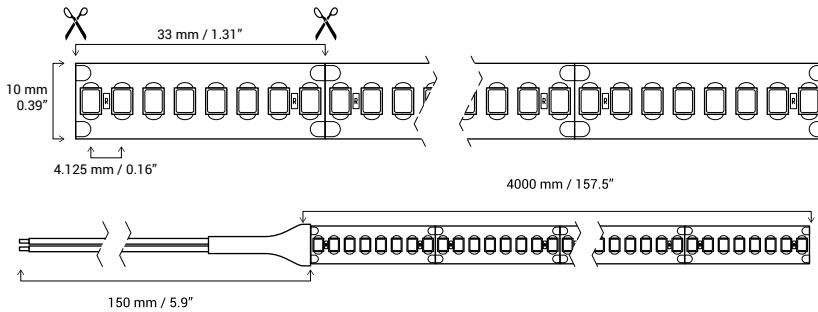

### PHYSICAL

Product Type	Flexible LED Strip		
SMD Type	2835		
Strip Width	3/8 in	10 mm (IP22)	
Strip Total Length (Roll)	13.12 ft	4 m	
LED Linear Density	72 LED/ft	240 LED/m	960 LED/roll total
Can be cut at every	1.31 in	33 mm	8 LED
Storage Temperature	-40°C to +80°C	Operating Temperature	-25°C to +40°C
Lifespan	50 000 Hrs		