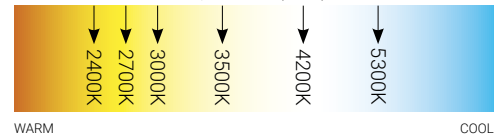

### LHP

Electrical Input

Rated Power (Max.)

CONSTANT VOLTAGE

**24V DC**

**92 W/roll**

Correlated Color Temperature (CCT)

### PHYSICAL

Product Type	Flexible LED Strip		
SMD Type	2835		
Strip Width	3/8 in	10 mm (IP22)	
Strip Total Length (Roll)	13.12 ft	4 m	
LED Linear Density	72 LED/ft	240 LED/m	960 LED/roll total
Can be cut at every	1.31 in	33 mm	8 LED
Storage Temperature	-40°C to +80°C	Operating Temperature	-25°C to +40°C
Lifespan	50 000 Hrs		